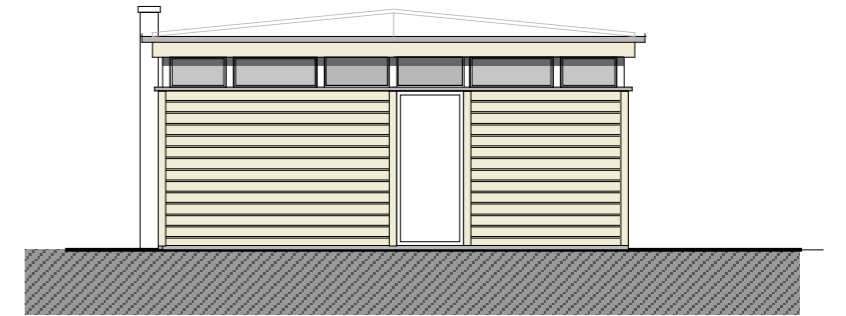

NORTH ELEVATION TO SYMN LANE

EAST ELEVATION

WEST ELEVATION

SOUTH ELEVATION

Roger Gransmore RIBA 1 Bellevue Terrace . Chalford . Stroud . Glos . GL6 8LD Tel/fax 01453 882726 Email gransmore@btinternet.com	client	Stroud District Council			rev	date	notes
	project	Wotton under Edge Swimming Pool					Do not scale from drawings
	drg. no.	341/F/02	rev A	title	Proposed Elevations		
	date	20/03/07	scale	1:100			